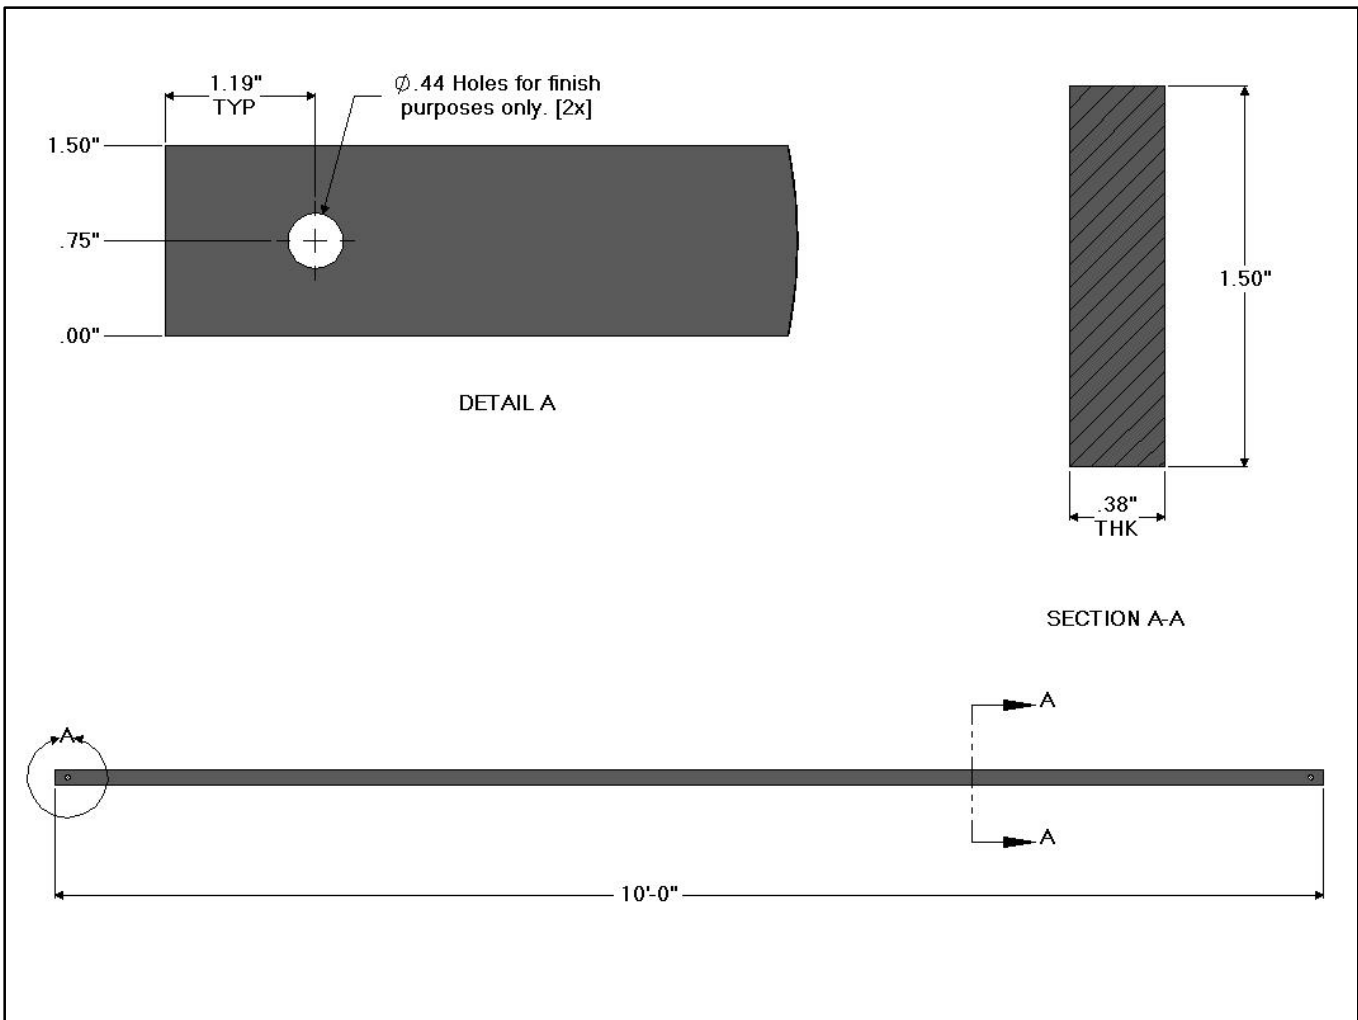

## AFB1105 - Aux. Framing Bar 1.50" x 3/8" THK

AFB1105 - Aux. Framing Solid Bar - 1.50" x 3/8" THK	
CSF P/N#	Length
AFB1105	10'-0"

**Notes:**

- Hanging holes for finish purpose only.
- This product defaults to DG, other colors available upon request.
- See color chart