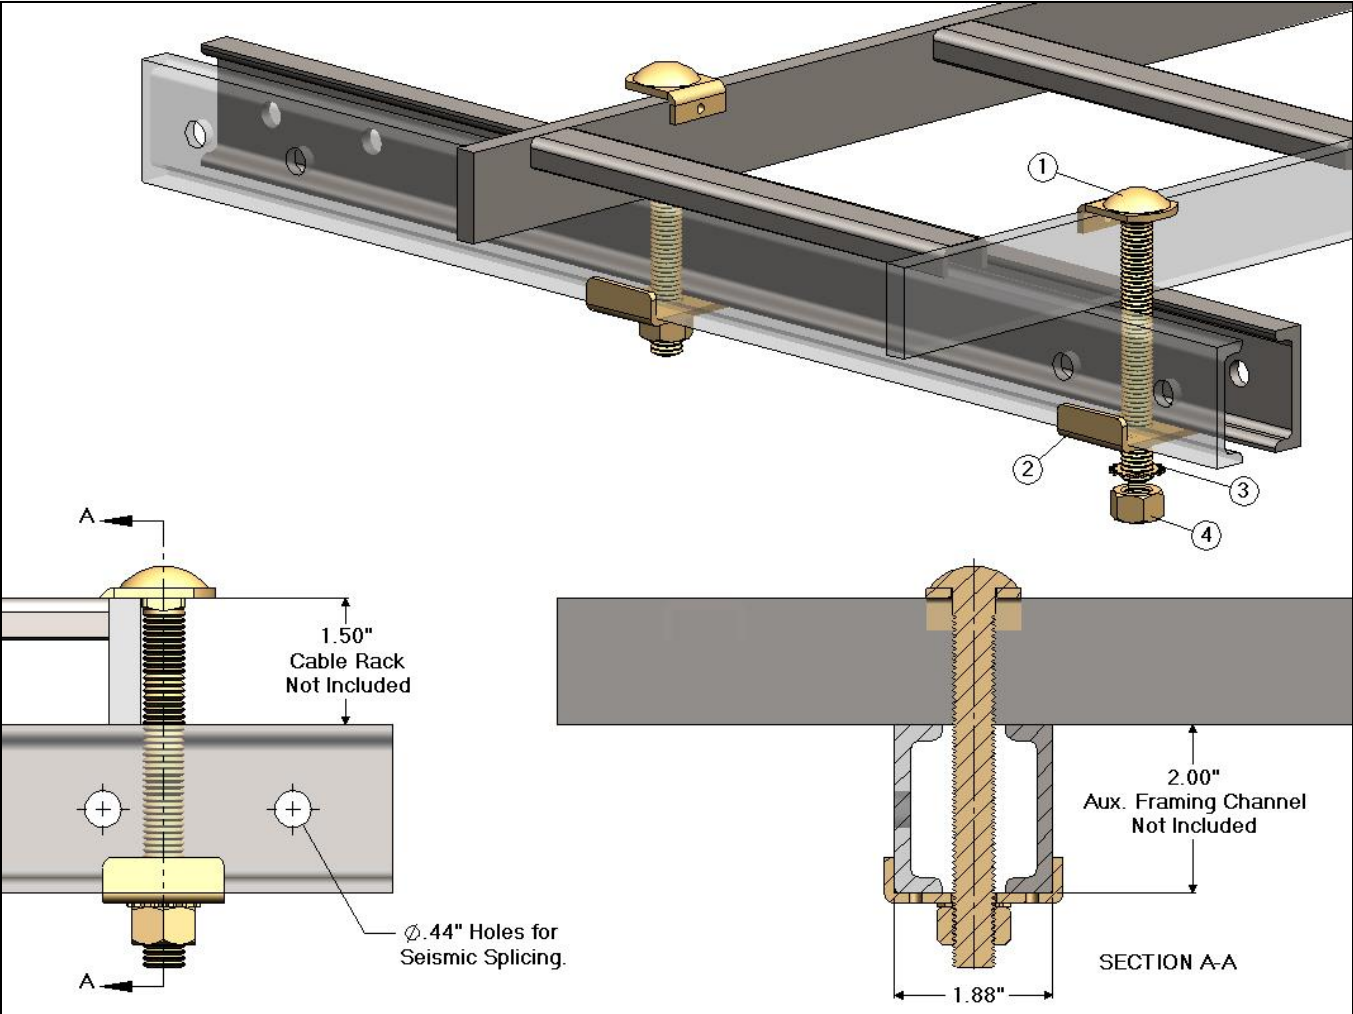

CJB6301CK - J Bolt Assembly Kit - 1.50" Cable Rack to 2.00" Aux. Framing Channel

CJB6301CK J Bolt Clip Assembly Kit 1.50" Cable Rack To 2.00" Aux. Framing Channel			
Item	CSF P/N#	QTY	Description
1	CJB4	2	J Bolt Clip
2	FC315	2	Framing Clip
3	LWE157	2	1/2" External Tooth Lock Washer
4	HN147	2	1/2-13 Hex Nut

- Notes:
- 2.00" Aux. Framing Channel - Not Included
 - 1.50" Cable Rack - Not Included
 - Hardware finish is zinc yellow.

Specifications subject to change. Please contact CSF Customer Service for more information.